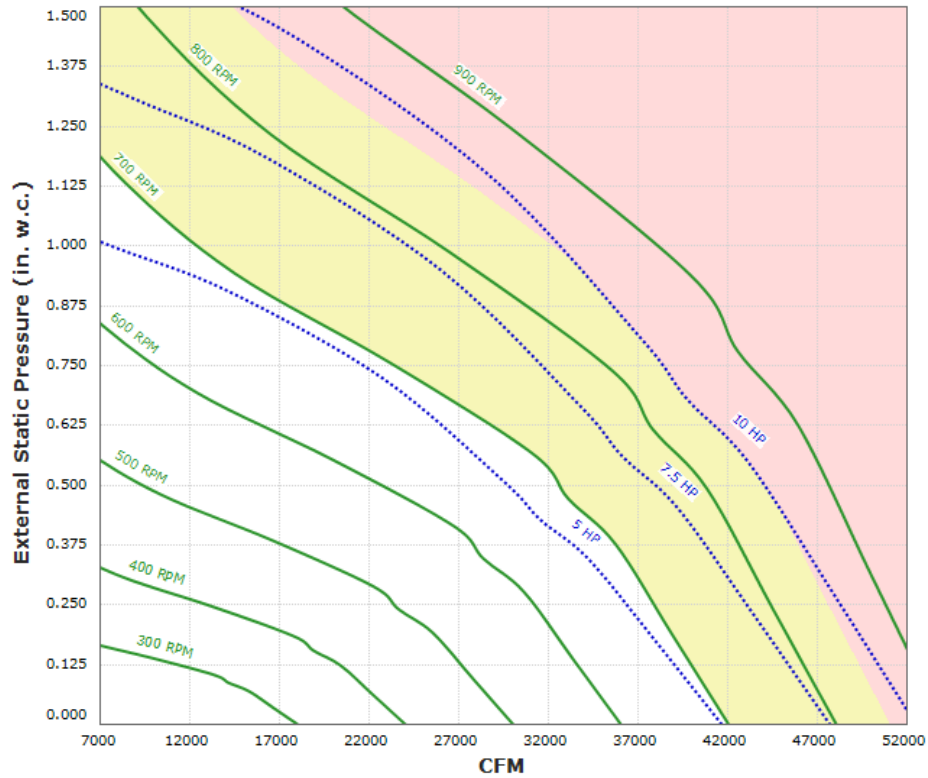

R-AWPD-54-A Performance Curve

Max Sizeable RPM = 850 RPM. Curve shown extended beyond this point for reference only.

Motor 00709ET3E256T-W22 has an rpm range of 300 to 850.

Motor 00709ET3E256T-W22-50 has an rpm range of 300 to 730.

Motor DHP01065 has an rpm range of 300 to 850.

Motor DTP0106 has an rpm range of 300 to 850.

Motor EP01065 has an rpm range of 300 to 850.

Motor NP0106 has an rpm range of 300 to 850.

Motor NP0106-50 has an rpm range of 300 to 850.